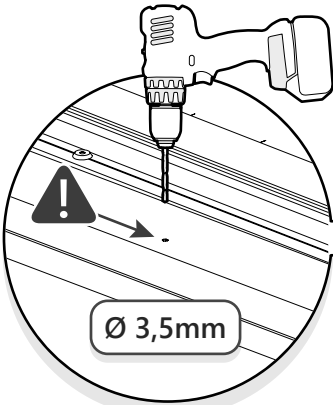

Mountain Top Roll

Mountain Top EVO

Ø 3,5 + 14mm

! Anti-rouille

6mm

 6mm **26Nm**

6mm 26Nm

6mm 26Nm