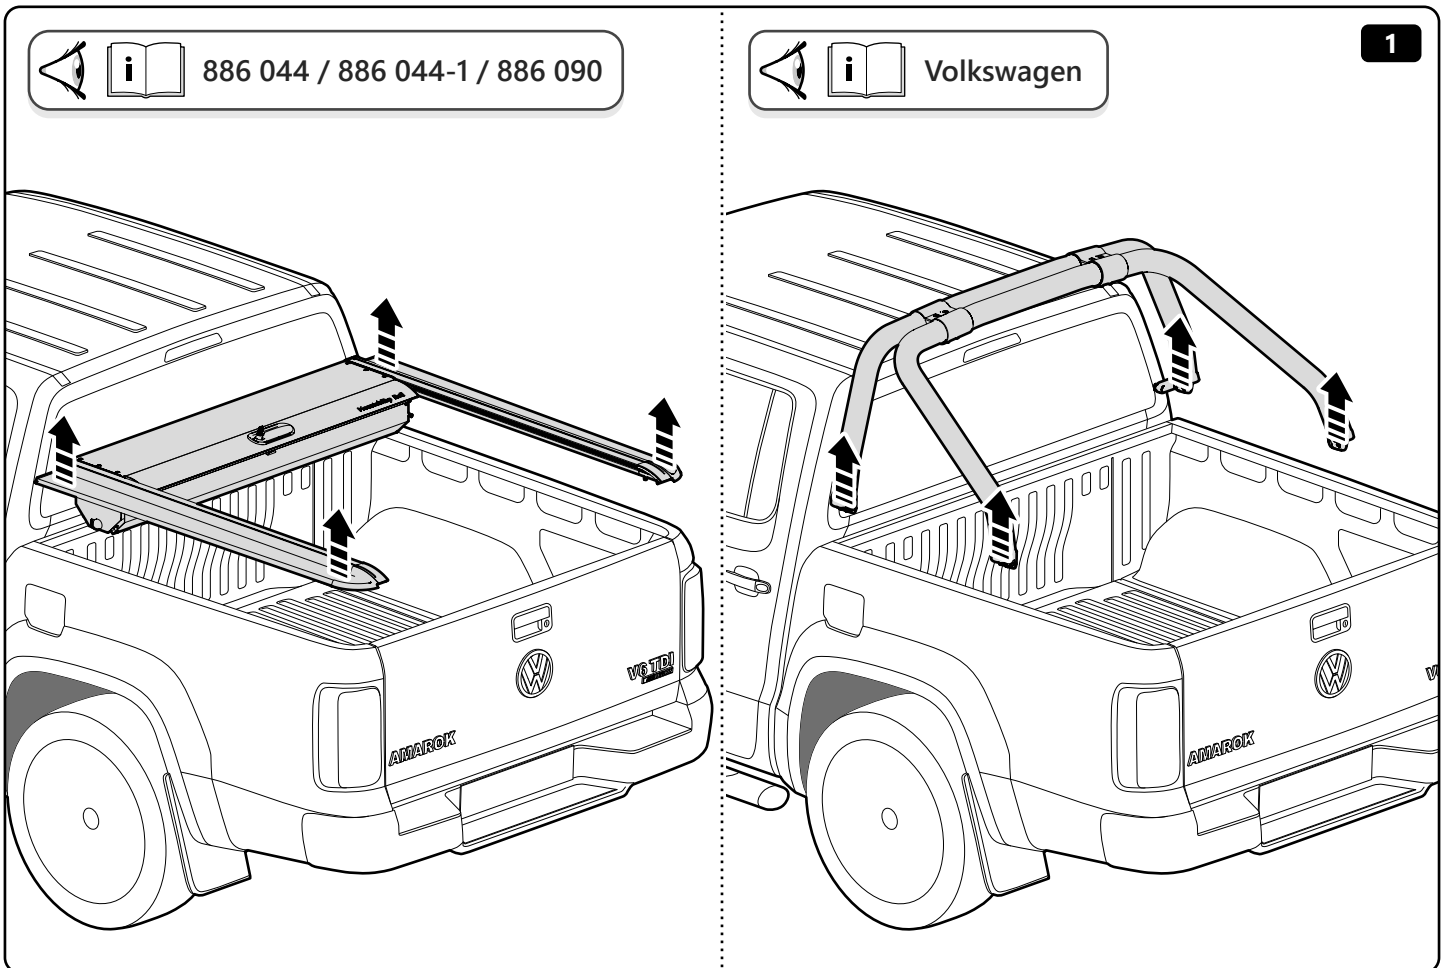

Mountain Top Roll

Mountain Top EVO

Ø 3,5 + 14mm

! Anti-rouille

6mm

 6mm **26Nm**

6mm 26Nm

6mm 26Nm