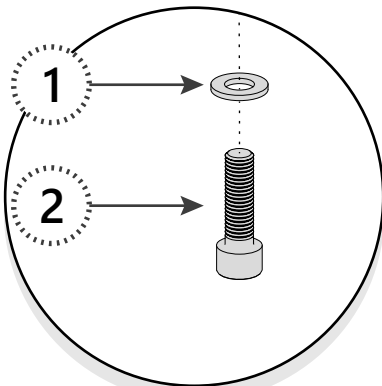

Mountain Top Roll

Mountain Top EVO

Ø 3,5 + 14mm

! Anti-rouille

6mm

 6mm **26Nm**

6mm 26Nm

6mm 26Nm