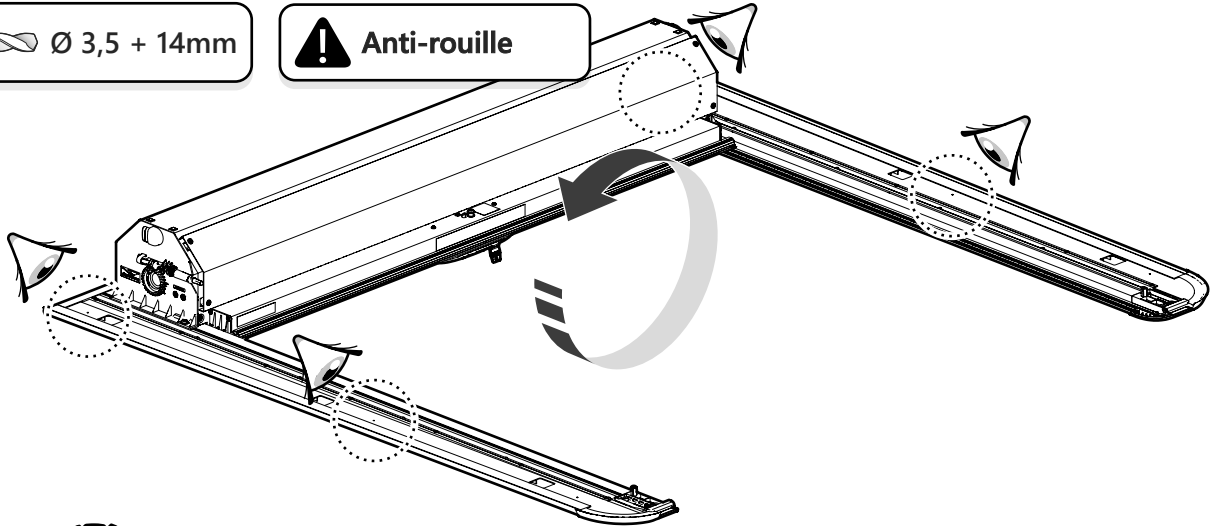

Mountain Top Roll

Mountain Top EVO

Ø 3,5 + 14mm

! Anti-rouille

6mm

 6mm **26Nm**

6mm 26Nm

6mm 26Nm