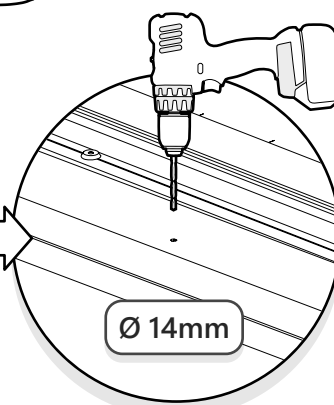

Mountain Top Roll

Mountain Top EVO

Ø 3,5 + 14mm

! Anti-rouille

6mm

 6mm **26Nm**

6mm 26Nm

6mm 26Nm